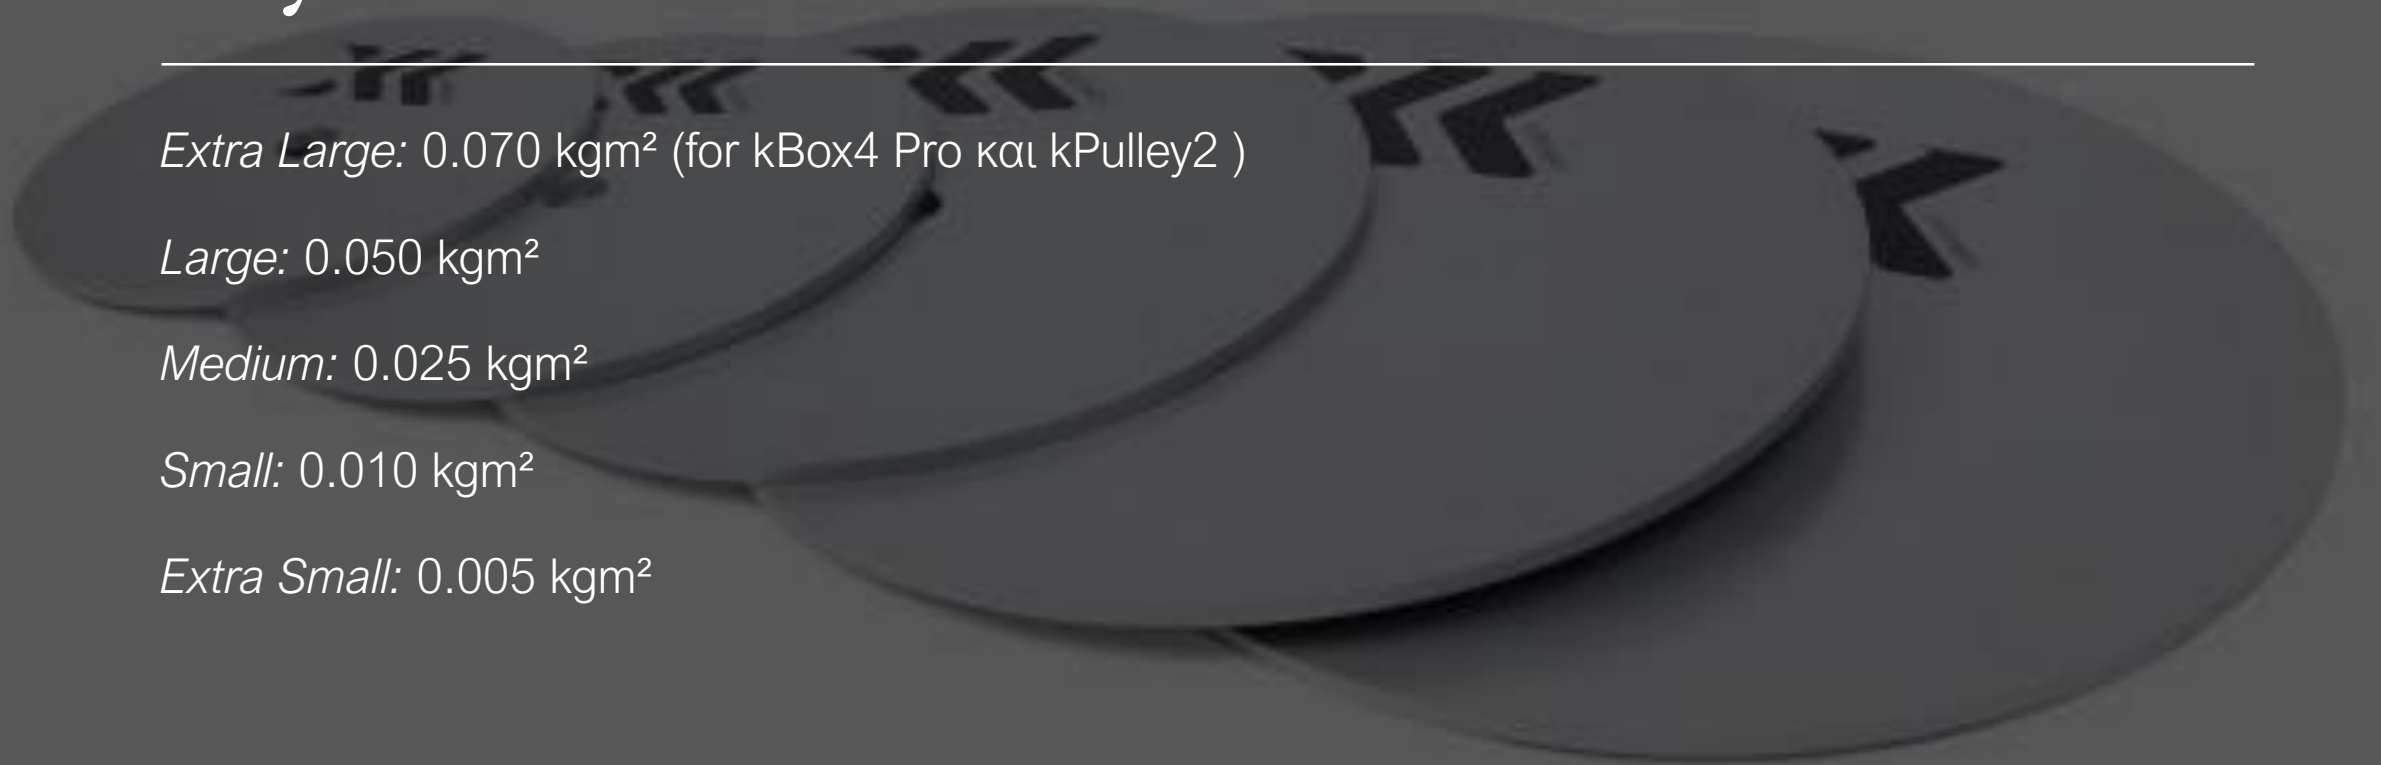

# Flywheels

---

*Extra Large:* 0.070 kgm<sup>2</sup> (for kBox4 Pro και kPulley2 )

*Large:* 0.050 kgm<sup>2</sup>

*Medium:* 0.025 kgm<sup>2</sup>

*Small:* 0.010 kgm<sup>2</sup>

*Extra Small:* 0.005 kgm<sup>2</sup>